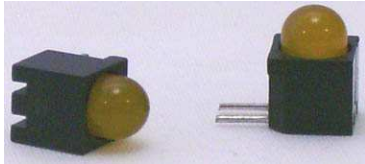

Fiche technique

05/03/2016

LOTVOYLED98

VOYANT LED 5mm ORANGE CI COUDE -10PIECES

VOYANT LED 5mm,ORANGE.
IMPLANTATION CI COUDE 90°,PAS 2/54.
DIM.:6,5 x 6,5 x 6mm.
LOT DE 10 PIECES.