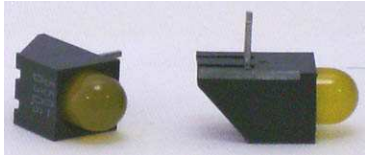

Fiche technique

05/03/2016

LOTVOYLED100

VOYANT LED 5mm ORANGE CI COUDE -10PIECES

VOYANT LED 5mm,ORANGE.
IMPLANTATION CI COUDE 90°,PAS 2/54.
DIM.:6,5 x 6,5 x 10mm.
LOT DE 10 PIECES.