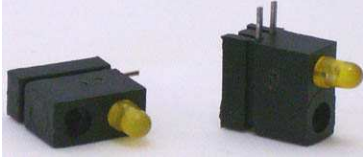

Fiche technique

05/03/2016

LOTVOYLED103

VOYANT LED 3mm JAUNE CI COUDE--10 PIECES

VOYANT LED 3mm,EQUIPE 1 LED JAUNE + 1 LED POSSIBLE.
IMPLANTATION CI COUDE 90°,PAS 2/54.
DIM.:10 x 10 x 5mm.
LOT DE 10 PIECES.