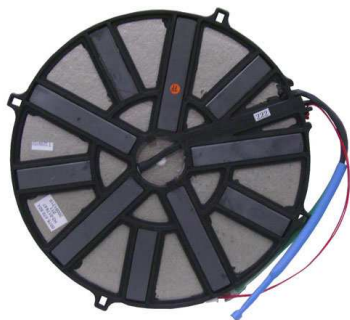

Fiche technique

07/03/2016

LOT-3305879524

PLAQUE INDUCTION DIAM:210mm

Plaque induction,diam:210mm.

Pour:AEG,Zanussi,etc...

Wire 220.