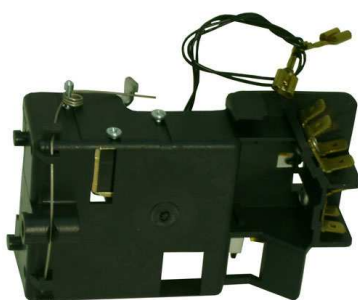

Fiche technique

07/03/2016

LOT-71X8697

SUPPORT VERROUILLAGE PORTE FOUR

Support verrouillage, porte four.

Pour: Fagor, Sauter, Thermor, De Dietrich, Vedette,
Thomson, etc...