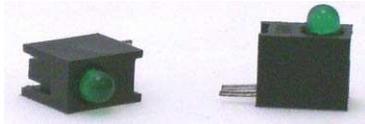

Fiche technique

05/03/2016

LOTVOYLED95

VOYANT LED 3mm VERT CI COUDE-10 PIECES

VOYANT LED 3mm,VERT.
IMPLANTATION CI COUDE 90°,PAS 2/54.
DIM.:6,5 x 5 x 4mm.
LOT DE 10 PIECES.