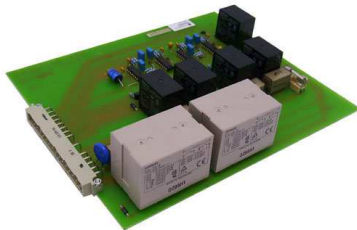

Fiche technique

07/03/2016

LOT-G4W-2212P-US

CARTE RECUP. PIECES >> RELAIS G4W-2212P

CARTE RECUPERATION PIECES.

EQUIPEE DE:

-5 RELAIS OMRON G4W-2212P-US,
24Vdc/2T/10Amp/250Vac.

-2 RELAIS DE PUISSANCE OMRON G7L-2A-P,
24Vdc/2 CONTACTS N/O/20Amp/250Vac.