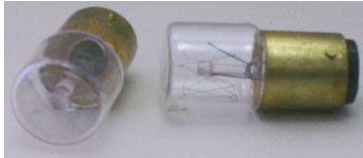

Fiche technique

05/03/2016

LOT LAMPE BA15D-62 LAMPE CULOT BA15D-220/260V-5/7W-2 PIECES

LAMPE TUBE CLAIR CULOT BA15D.
220/260 Volts, 5/7 Watts.
DIAM.: 16 X 35mm.
LOT DE 2 PIECES.