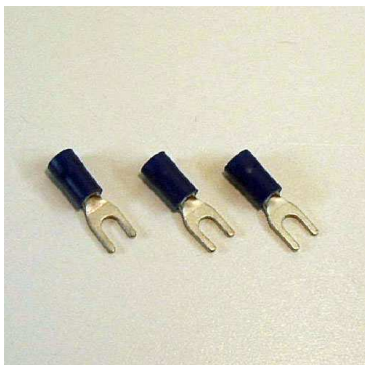

Fiche technique

07/03/2016

LOT COSSE-22

COSSE A FOURCHE 4mm A SERTIR 2,5mm² 100P

COSSE A FOURCHE 4mm.
A SERTIR:2,5mm².
PRE-ISOLEE
LOT DE 100 PIECES.