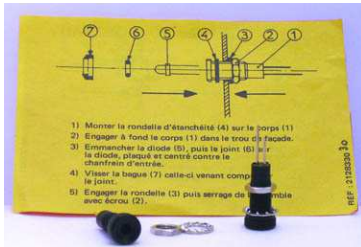

Fiche technique

05/03/2016

LOTVOYLED66

SUPPORT LED 3mm -- NOIR --- ETANCHE

SUPPORT LED 3mm,NOIR,ETANCHE.

LED APPARENTE.

CONTACTS DORES.

PERCAGE:6mm.

DIAM.:9mm x 19mm.

FAB.:SECME REF.:21.28330.20.