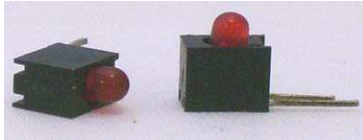

Fiche technique

05/03/2016

LOTVOYLED92

VOYANT LED 3mm ROUGE CI COUDE--10 PIECES

VOYANT LED 3mm,ROUGE.
IMPLANTATION CI COUDE 90°,PES 2/54.
DIM.:6,5 x 5 x 4mm.
LOT DE 10 PIECES.